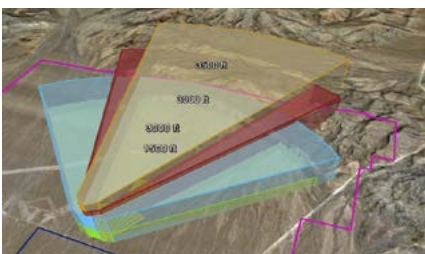

CPQC Camp Maxey, TXARNG

MPMG, Camp Atterbury, INARNG

MRFR, Marseilles Training Center, ILARNG

CLF, Fort Chaffee, ARARNG

MPMG Vertical Hazard SDZ

SDZ, MPMG, Camp Santiago, PRARNG

DMPTR with Scout Recce, Camp Ripley, Minnesota

SOF Shotgun Assault Course, 7th SOG  
Eglin AFB, Florida

SOF Anti-Armor Tracking Live Fire Range  
7th SOG, Eglin AFB, Florida

Baffled 25-Meter Zero Range and CP/MPQC  
East Haven, CTARNG

CACTF = Combined Arms Collective Training Facility    CLF = Convoy Live Fire    CPQC = Combat Pistol Qualification Course    DMPTR = Digital Multi-Purpose Training Range  
LFSH = Live Fire Shoot House    MPMG = Multipurpose Machine Gun    MPQC = Military Police Qualification Course    MRFR = Modified Field Fire Range    QTR = Qualification Training Range  
Scout Recce = Scout Reconnaissance    SDZ = Surface Danger Zone    SOF = Special Operations Forces    SOG = Special Operations Group    UAC = Urban Assault Course    UXO = Unexploded Ordnance