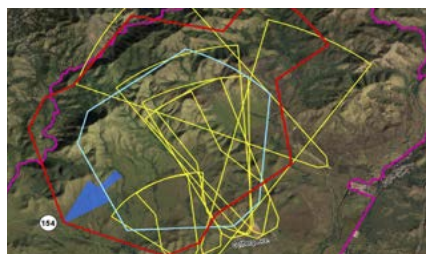

### RECENT TRAINING RANGE EXPERIENCE

LFSH, Fort Indiantown Gap, PAARNG

MRFR, Salina Training Center, KSARNG

CACTF, Fort Indiantown Gap, PAARNG

CACTF, Camp Roberts, CAARNG

MPMG, Camp Ravenna, OHARNG

UAC, Orchard Training Area, IDARNG

LFSH, Camp Gruber, OKARNG

CACTF, Fort Pickett, VAARNG

LFSH, Camp Guernsey, WYARNG

CACTF, Fort Chaffee, ARARNG

Range Master Plan, STTC, TXARNG

MPMG, Camp W.G. Williams, UTARNG

UAC, Camp Santiago, PRARNG

UAC, Camp Guernsey, WYARNG

CPQC Camp Maxey, TXARNG

MPMG, Camp Atterbury, INARNG

MRFR, Marseilles Training Center, ILARNG

CLF, Fort Chaffee, ARARNG

MPMG Vertical Hazard SDZ

SDZ, MPMG, Camp Santiago, PRARNG

DMPTR with Scout Recce, Camp Ripley, Minnesota

SOF Shotgun Assault Course, 7th SOG  
Eglin AFB, Florida

SOF Anti-Armor Tracking Live Fire Range  
7th SOG, Eglin AFB, Florida

Baffled 25-Meter Zero Range and CP/MPQC  
East Haven, CTARNG

CACTF = Combined Arms Collective Training Facility    CLF = Convoy Live Fire    CPQC = Combat Pistol Qualification Course    DMPTR = Digital Multi-Purpose Training Range  
LFSH = Live Fire Shoot House    MPMG = Multipurpose Machine Gun    MPQC = Military Police Qualification Course    MRFR = Modified Field Fire Range    QTR = Qualification Training Range  
Scout Recce = Scout Reconnaissance    SDZ = Surface Danger Zone    SOF = Special Operations Forces    SOG = Special Operations Group    UAC = Urban Assault Course    UXO = Unexploded Ordnance